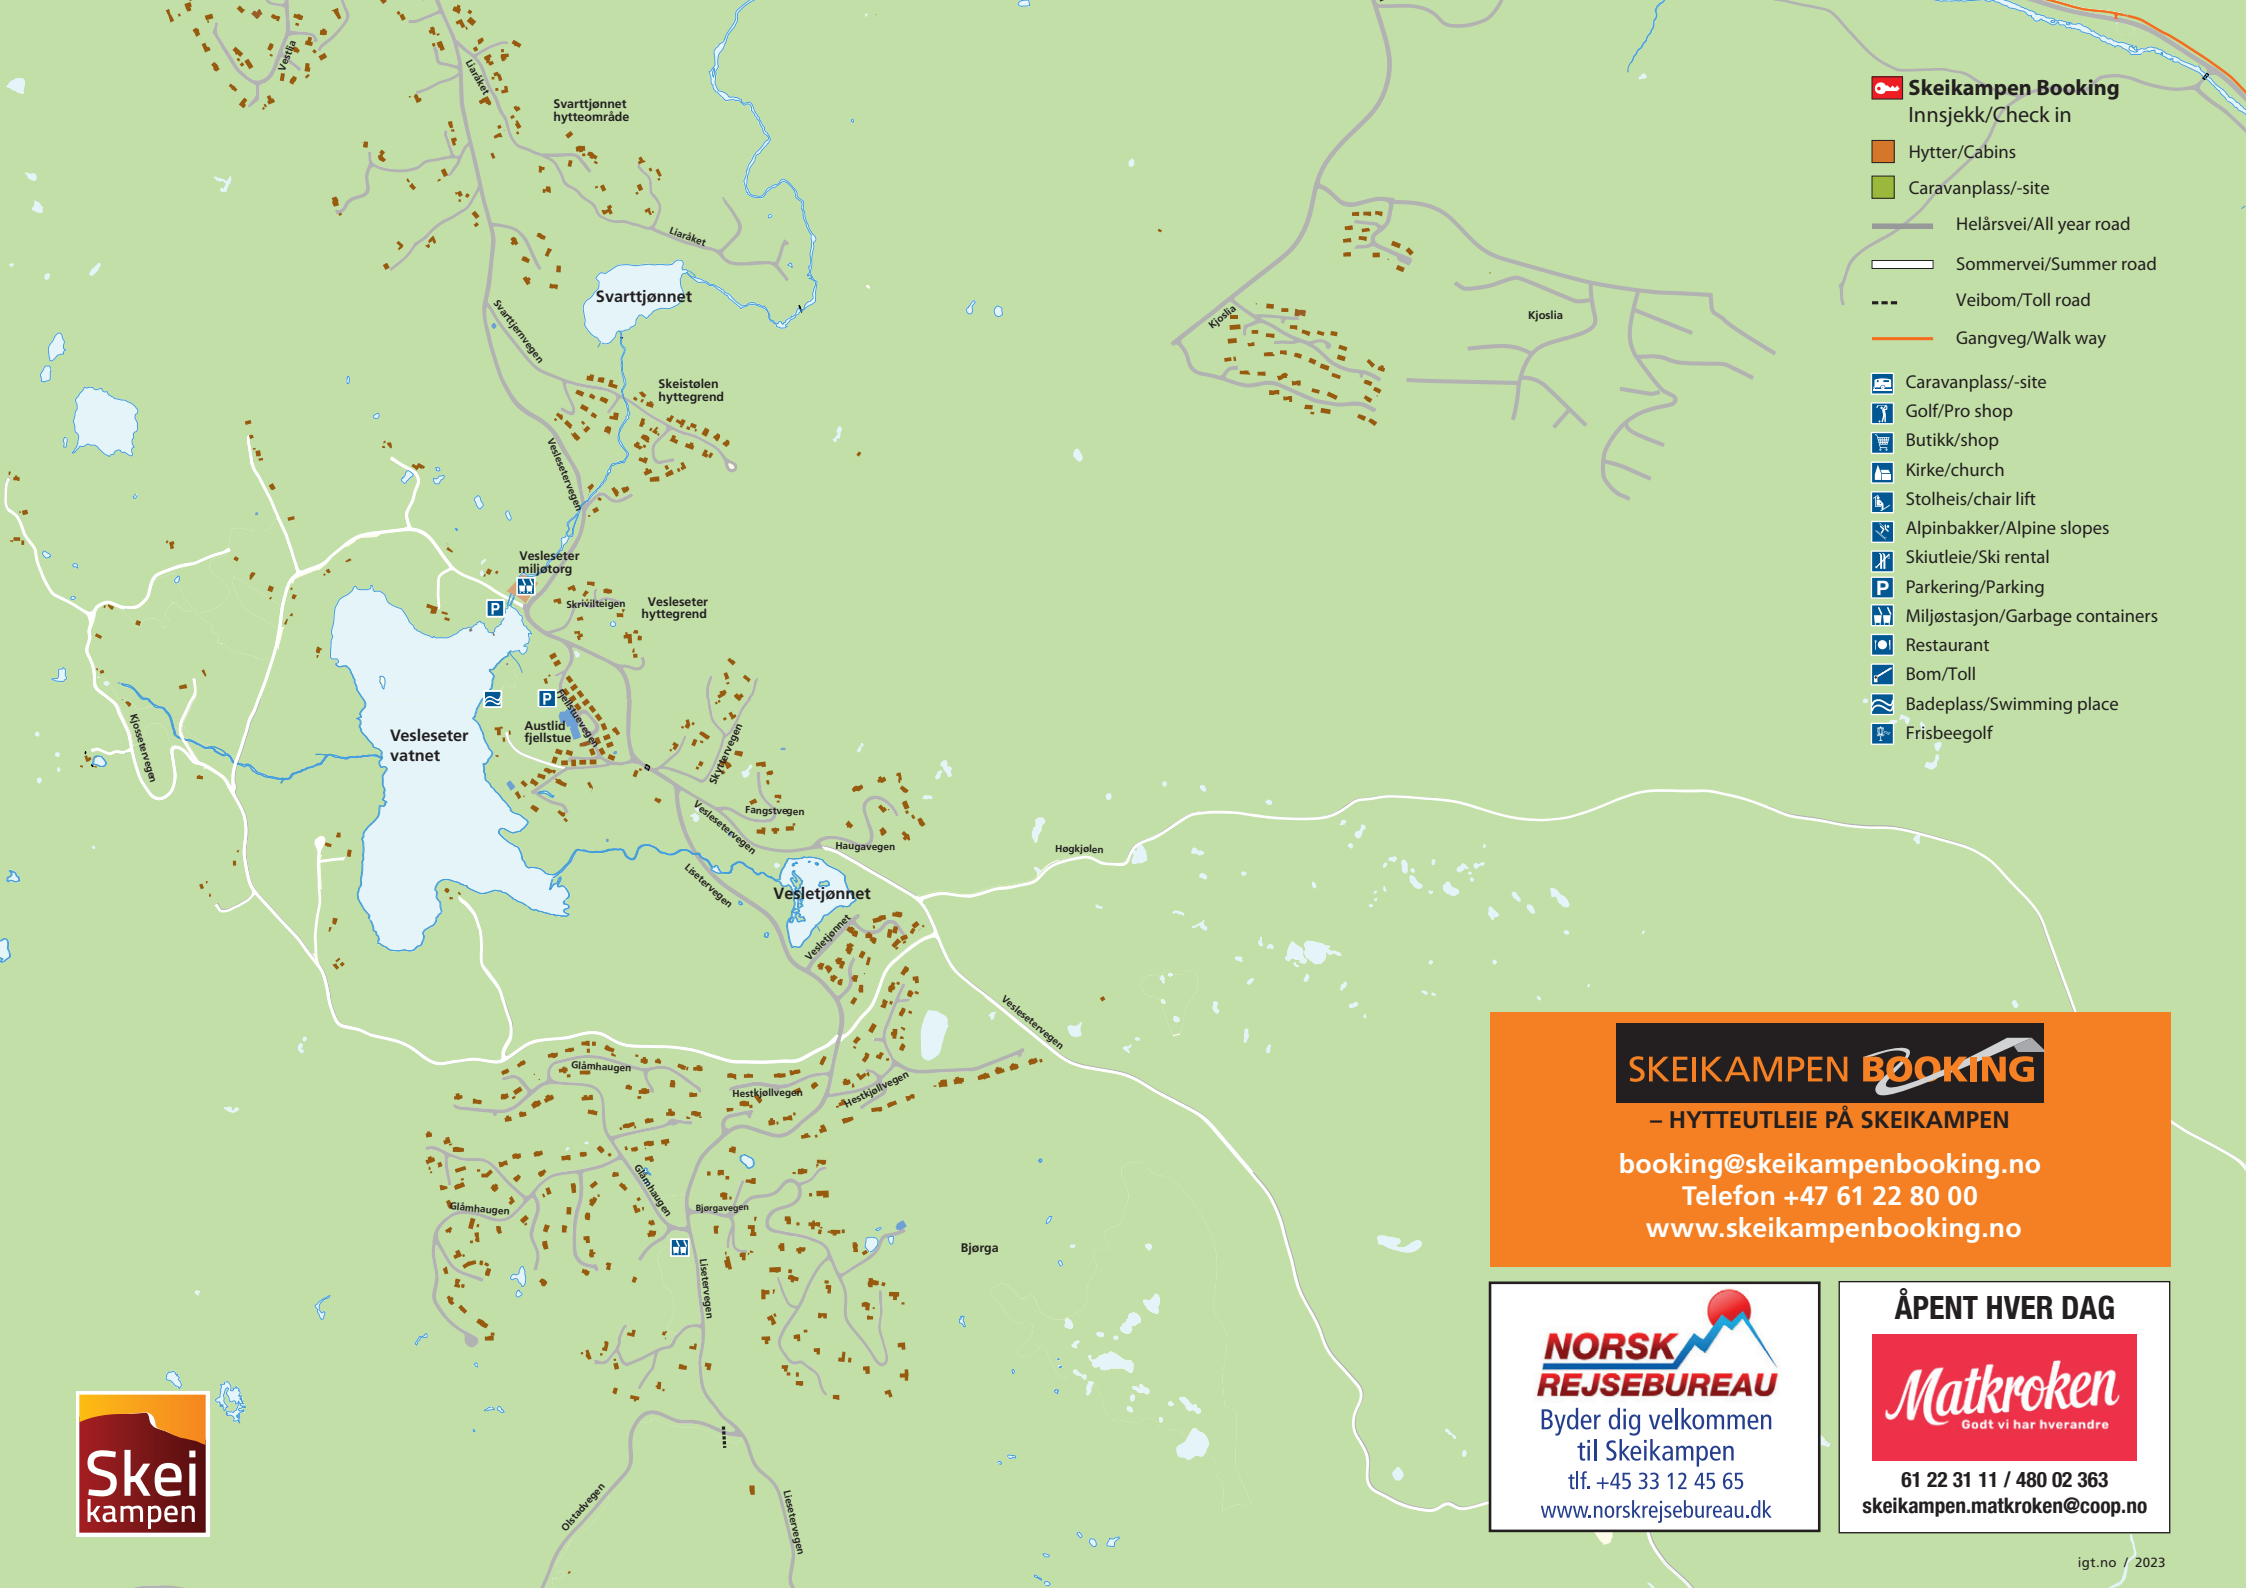

1. **Skeikampen Booking**
   Innsjekk/Check in
2. Hytter/Cabins
   - Caravanplass/-site
   - Helårsvei/All year road
   - Sommervei/Summer road
   - Veibom/Toll road
   - Gangveg/Walk way

- Caravanplass/-site
- Golf/Pro shop
- Butikk/shop
- Kirke/church
- Stolheis/chair lift
- Alpinbakker/Alpine slopes
- Skiutleie/Ski rental
- Parkering/Parking
- Miljøstasjon/Garbage containers
- Restaurant
- Bom/Toll
- Badeplass/Swimming place
- Frisbeegolf

SKEIKAMPEN BOOKING
– HYTTEUTLEIE PÅ SKEIKAMPEN
booking@skeikampenbooking.no
Telefon +47 61 22 80 00
www.skeikampenbooking.no

NORSK REJSEBUREAU
Byder dig velkommen til Skeikampen
tlf. +45 33 12 45 65
www.norskrejsebureau.dk

ÅPENT HVER DAG

Godt vi har hverandre
61 22 31 11 / 480 02 363
skeikampen.matkroken@coop.no